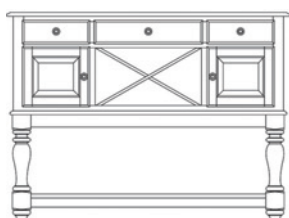

SERVER

54" SIDEBBOARD W/ WINE RACK 54"W x 18"D x 40"H	NATURAL CHERRY (BNC) CD-TA-5440CW-BNC-C	MEDIUM BROWN CHERRY (BBC) CD-TA-5440CW-BBC-C	MEDIUM RED CHERRY (BRC) CD-TA-5440CW-BRC-C

CUSTOM DINING
BY HERITAGE BRANDS

www.heritagebrandsfurniture.com | Salt Lake City, Utah